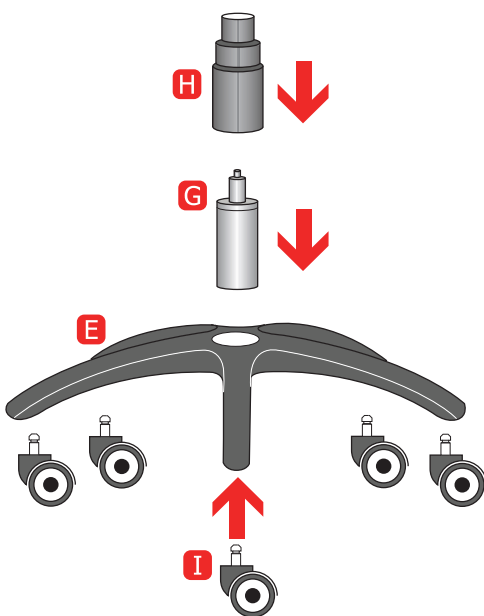

KORSI GC-191

GAMING CHAIR

Part List

A	F
B	G
C	H
D 2 x	I 5 x
E	J 12 x M8 x 20
	K 4 x M8 x 25
	L 2 x 2 x
	M 4 x 4 x
	N

Step 1

Step 3